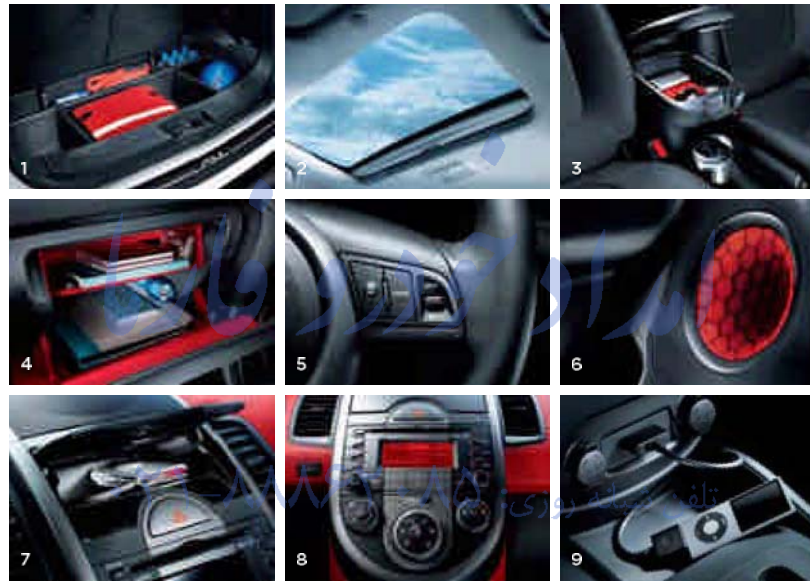

Take a good look — that's right, it's bold. The Soul *sport* starts with the Soul + features and adds a red-black interior that makes it stand apart from the rest. Its unique front and rear fascias and side sills, and rear spoiler, are all standard. Sport-tuned suspension, 18-inch wheels and metal pedals complete the look.

امداد خودرو نازمانا

تلفن: ۰۲۱-۸۸۶۲۰۸۵

FarmaSOS.com

امداد خودرو پارسیا

۰۲۱-۸۸۸۸۸۸۸۸

FarmaSOS.com

Surprise! Tons of space and features.

Tons of gear? No problem. Flip down the 60/40 split-folding rear seats. And there's more. 1) While you can't see the hidden tray in the cargo floor, it's there. 2) Check out the sunroof.* 3) Center console storage.* 4) Dual-level glove box. 5) Cruise control.* 6) Pulsating speaker lights.* 7) Upper storage box. 8) Air conditioning. Complimentary trial subscription to SIRIUS® Satellite Radio.⁴ 9) USB/Aux for your MP3. An accessory cable lets you control your iPod®⁵ mobile digital device with the stereo controls.